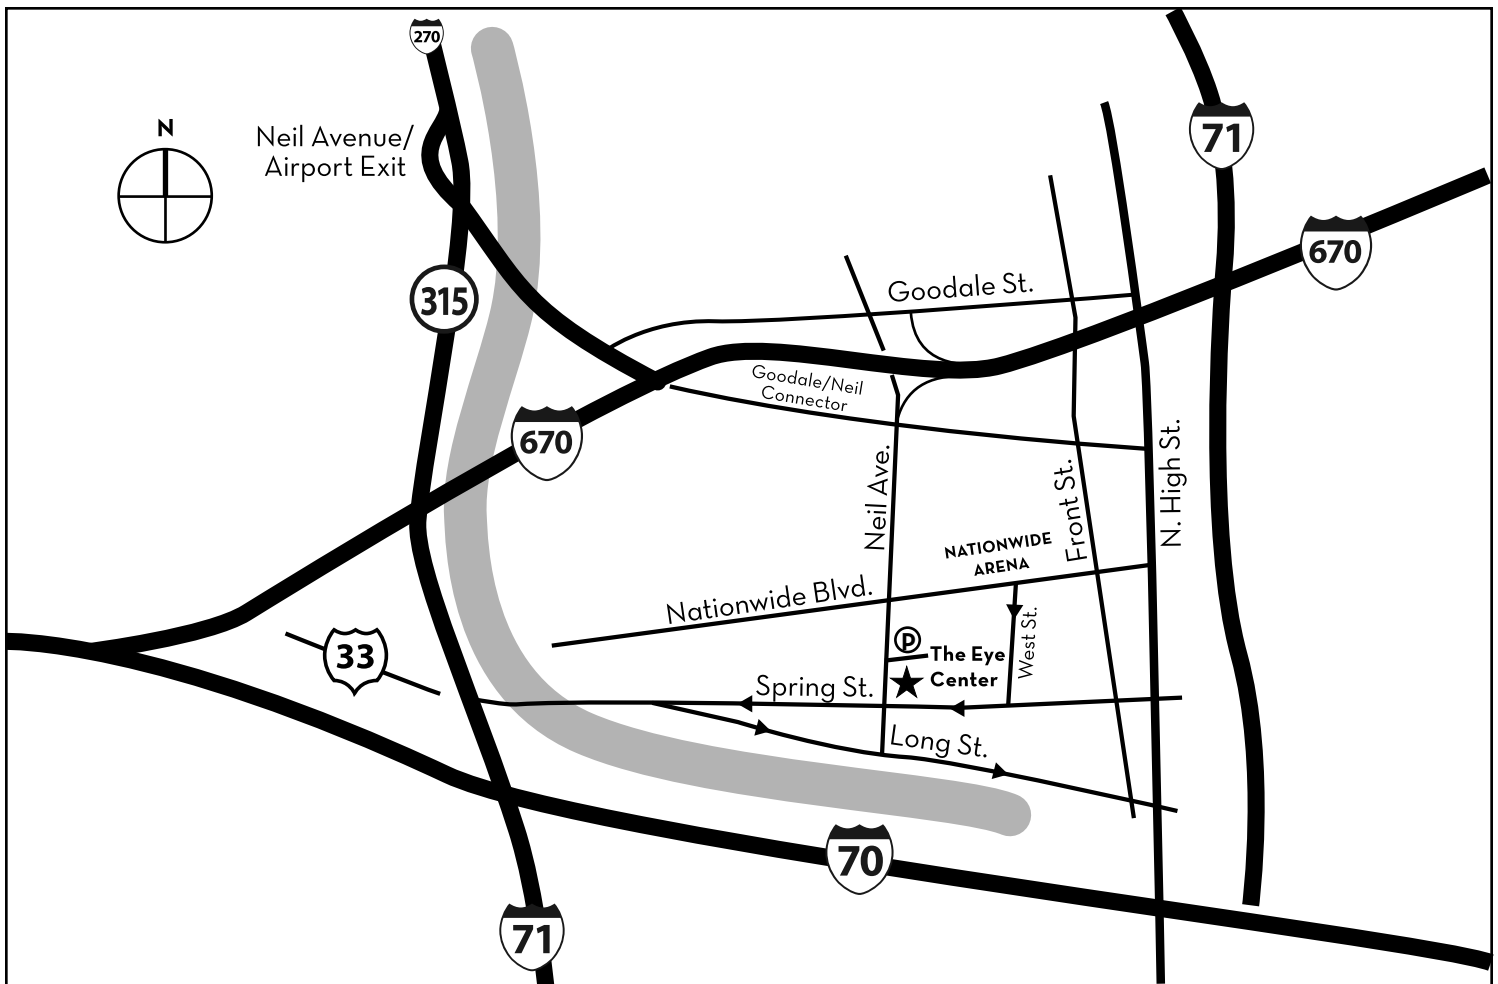

- or -

South on OH-315. Exit at Neil Avenue/Airport. Merge right onto the Neil Avenue exit that turns into the Goodale/Neil Connector. Turn right at intersection onto Neil Avenue. Go 1/2 mile on Neil Avenue. The Eye Center is on the left before the river.

West on I-70 to I-71 north (exit 101A toward Cleveland). Merge onto I-670 west. Exit at Goodale/Neil Avenue. Turn left at intersection onto Neil Avenue. Go 1/2 mile on Neil Avenue. The Eye Center is on the left before the river.

Directions From West

East on I-70 to OH-315 north. Exit at US 33/Long St. Turn right at intersection onto Long Street. Turn left onto Neil Avenue. The Eye Center will be on your right within 50 yards.

- or -

East on I-670. Exit at Neil Avenue. Turn right at intersection onto Neil Avenue. Go 1/2 mile on Neil Avenue. The Eye Center is on the left before the river.

Parking: There is a parking garage just north of The Eye Center on Neil Avenue (indicated by **P** on the map).